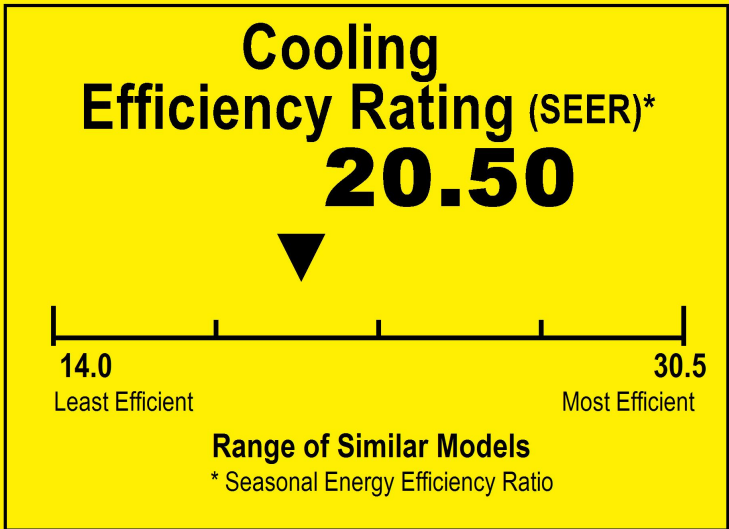

# ENERGYGUIDE

Heat Pump  
Cooling and Heating  
Split System

GT-WORLD MACHINERIES INCORPORATED  
Model SENA/24HF/OZ

▼▼ This system's efficiency ratings depend on the coil your contractor installs with this unit. The heating efficiency rating varies slightly in different geographic regions. Ask your contractor for details.