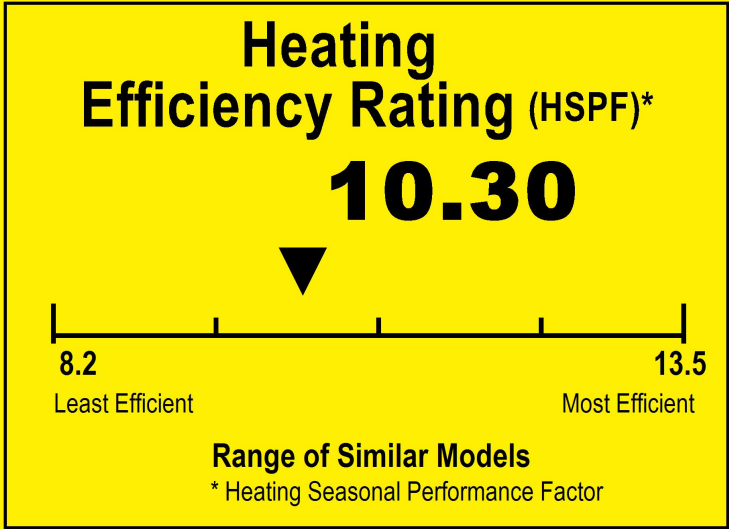

# ENERGYGUIDE

Heat Pump  
Cooling and Heating  
Split System

GT-WORLD MACHINERIES INCORPORATED  
Model SENA/24HF/OZ

▼▼ This system's efficiency ratings depend on the coil your contractor installs with this unit. The heating efficiency rating varies slightly in different geographic regions. Ask your contractor for details.