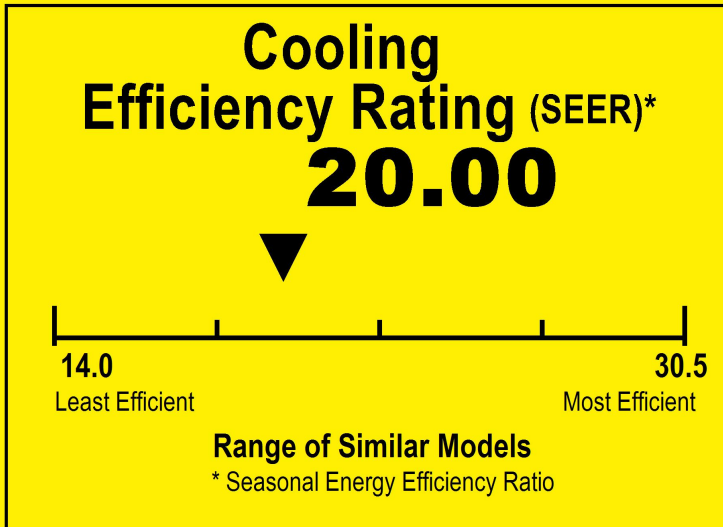

U.S. Government

Federal law prohibits removal of this label before consumer purchase.

ENERGYGUIDE

Heat Pump
Cooling and Heating
Split System

GT-WORLD MACHINERIES INCORPORATED
Model SENA/18HF/OZ

▼▼ This system's efficiency ratings depend on the coil your contractor installs with this unit. The heating efficiency rating varies slightly in different geographic regions. Ask your contractor for details.