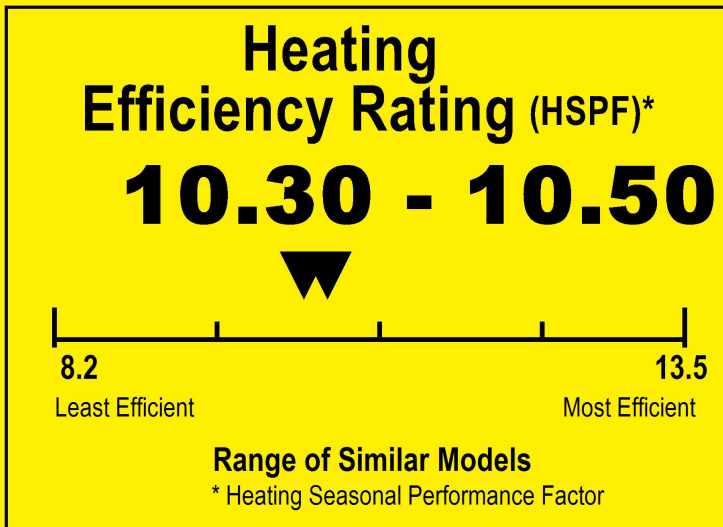

U.S. Government

Federal law prohibits removal of this label before consumer purchase.

ENERGYGUIDE

Heat Pump
Cooling and Heating
Split System

GT-WORLD MACHINERIES INCORPORATED
Model SENA/18HF/OZ

▼▼ This system's efficiency ratings depend on the coil your contractor installs with this unit. The heating efficiency rating varies slightly in different geographic regions. Ask your contractor for details.