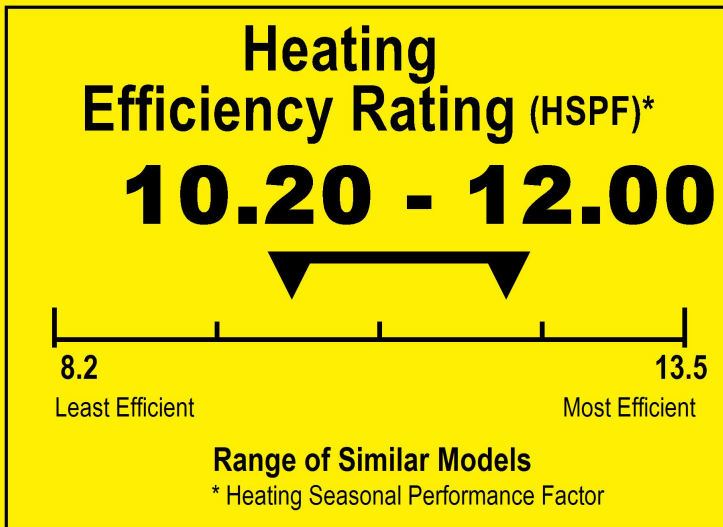

U.S. Government

Federal law prohibits removal of this label before consumer purchase.

ENERGYGUIDE

Heat Pump
Cooling and Heating
Split System

GT-WORLD MACHINERIES INCORPORATED
Model SENA/12HF/OZ

▼▼ This system's efficiency ratings depend on the coil your contractor installs with this unit. The heating efficiency rating varies slightly in different geographic regions. Ask your contractor for details.