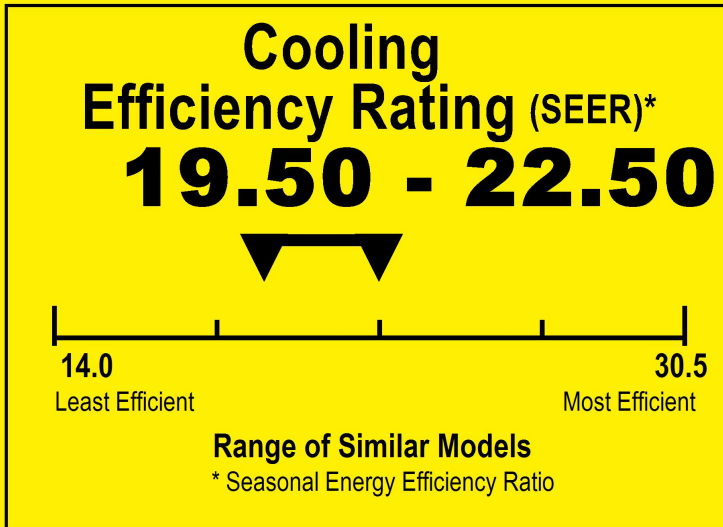

U.S. Government

Federal law prohibits removal of this label before consumer purchase.

ENERGYGUIDE

Heat Pump
Cooling and Heating
Split System

GT-WORLD MACHINERIES INCORPORATED
Model SENA/12HF/OZ

▼▼ This system's efficiency ratings depend on the coil your contractor installs with this unit. The heating efficiency rating varies slightly in different geographic regions. Ask your contractor for details.