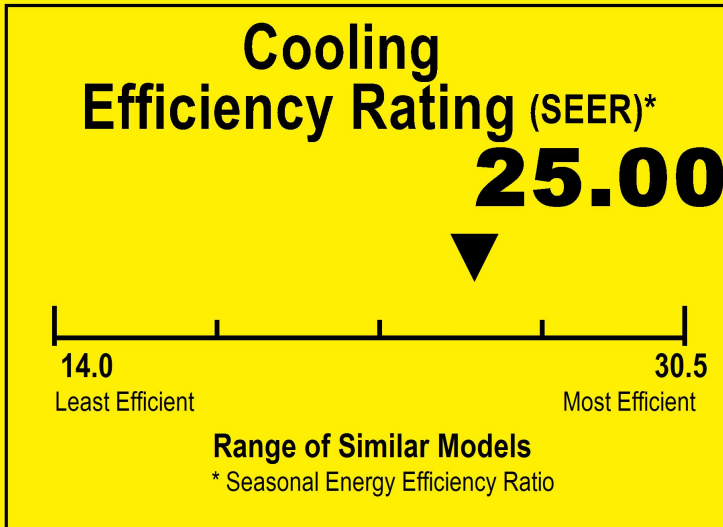

# ENERGYGUIDE

Heat Pump  
Cooling and Heating  
Split System

GT-WORLD MACHINERIES INCORPORATED  
Model SENA/09HF/OZ

▼▼ This system's efficiency ratings depend on the coil your contractor installs with this unit. The heating efficiency rating varies slightly in different geographic regions. Ask your contractor for details.