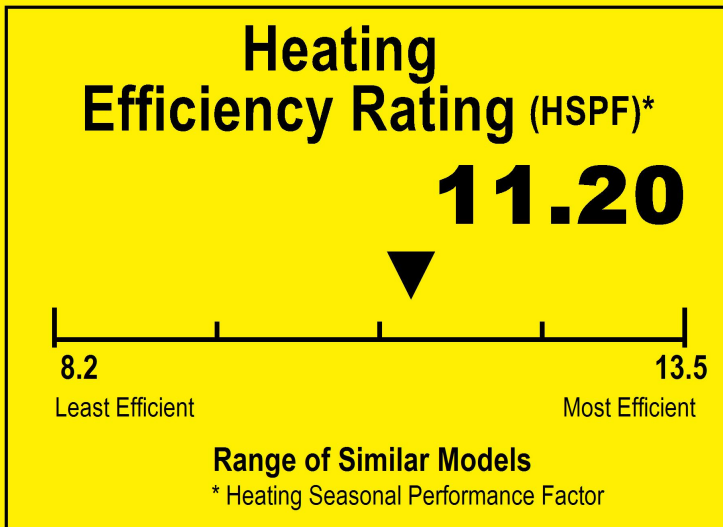

# ENERGYGUIDE

Heat Pump  
Cooling and Heating  
Split System

GT-WORLD MACHINERIES INCORPORATED  
Model SENA/09HF/OZ

▼▼ This system's efficiency ratings depend on the coil your contractor installs with this unit. The heating efficiency rating varies slightly in different geographic regions. Ask your contractor for details.